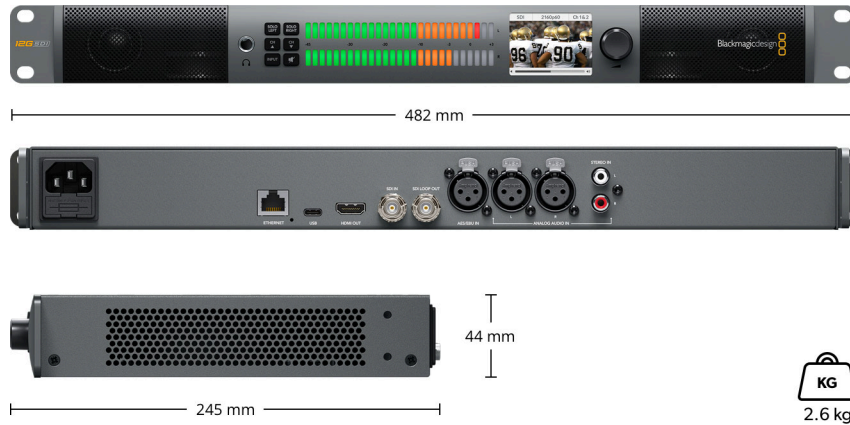

Physical Specifications

Environmental Specifications

Operating Temperature

0° to 40° C (32° to 104° F)

Storage Temperature

-20° to 45° C (-4° to 113° F)

Relative Humidity

0% to 90% non-condensing

What's Included

Blackmagic Audio Monitor 12G
PPM and Loudness Scale Stickers
SD card with software and manual

Warranty

12 Month Limited Manufacturer's Warranty.