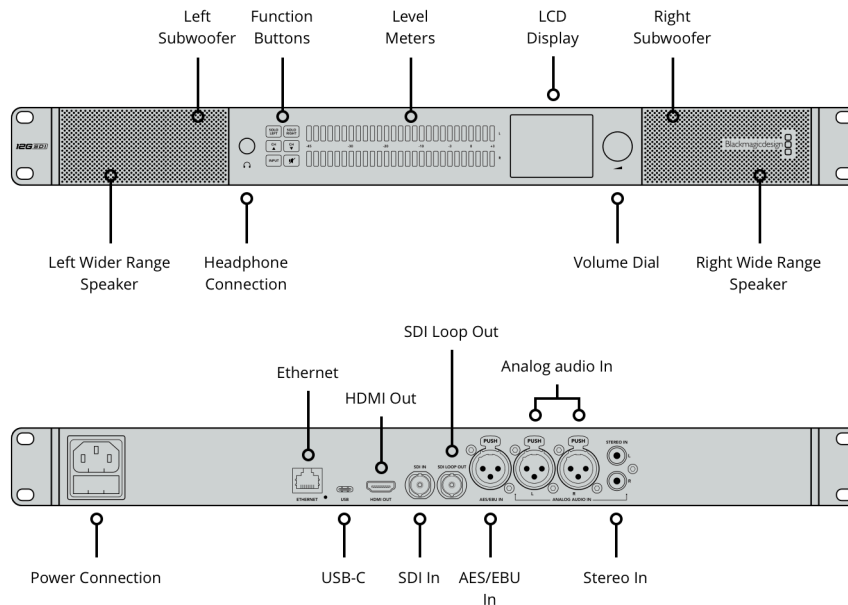

Blackmagic Audio Monitor 12G

Blackmagic Audio Monitor 12G gives you fantastic quality audio monitoring in an impossibly small one rack unit size! With a dual subwoofer design combined with extra wide range speakers all backed by a super powerful class D amplifier. Blackmagic Audio Monitor 12G has been designed to be both an audio and video monitoring solution so you get advanced 12G-SDI up to 60p input, as well as balanced XLR analog audio, balanced AES/EBU digital audio and consumer level HiFi audio inputs. Blackmagic Audio Monitor 12G features an elegant design with big bright multi color VU, PPM or Loudness audio meters and a built in LCD for monitoring video sources. You even get HDMI 4K output so you can connect a television for big screen video monitoring of your SDI sources!

HDMI 2.0 Video Outputs

1

Multi Rate Support

SDI and HDMI are switchable between standard definition, high definition and ultra high definition.

SDI Video Loop

1 x reclocked 10-bit SD/HD/3G-SDI, 6G-SDI and 12G-SDI.

AES/EBU Audio Inputs

2 channels balanced 110Ω AES/EBU via XLR.

SDI Audio Inputs

16 channels embedded in SD, HD and UltraHD 4K.

SDI Audio Outputs

16 channels embedded audio loop out.

HDMI Audio Outputs

8 Channels embedded in SD, HD and 4K.

Ethernet

1Gb/sec for configuration and firmware updates.

Computer Interface

USB-C for configuration and firmware updates.

Metering

2 x 27 RGB segment LED VU, PPM or Loudness meters.

Modes

Push button interface allows for input selection, channel selection, independent left and right audio, mute and volume control with scroll wheel.